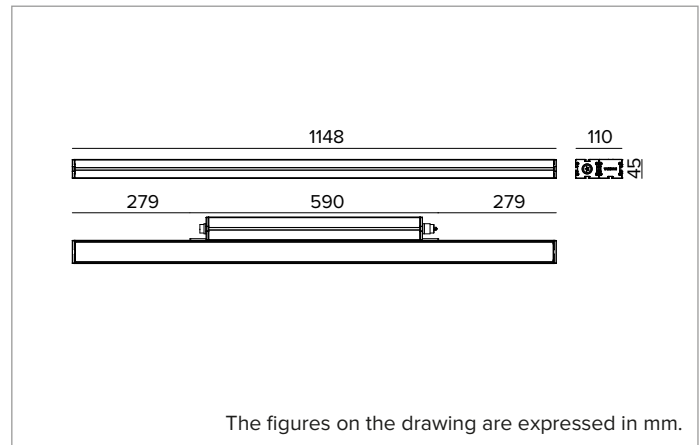

E0544WWH822ELBA | JEDI NOVA 55 Projector Side Box

Adjustable linear LED projector

	2200K	H(m)	D1(m)	D2(m)	E _{max} (lx)		
	Ra80	29°	75°				
Fixture Power	46W	1	0.52	1.54	4653		
Source Flux	6200lm	2	1.05	3.08	1163		
Fixture Flux	4737lm	3	1.57	4.62	517		
Efficacy	103lm/W	4	2.10	6.16	291		
TS2126	I _{max} =772cd/klm	I _{max}	4785cd	5	2.62	7.70	186

Cable diameter range from 7 to 12mm.

Code
A118

A118

Male/female IP66/IP68 connector kit.

5 poles (STANDARD 3G2,5mm² MAX, DALI 5G1,5mm² MAX).

Cable diameter range from 7 to 12mm.

Due to the technological evolution of the electronic components, the data provided may be updated, and as such, confirmation must be requested during the order process.